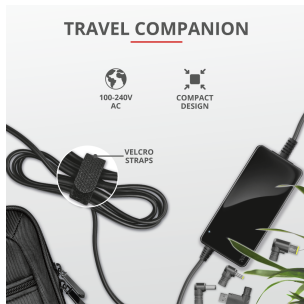

PRODUCT PICTORIAL 3