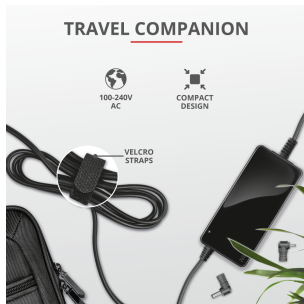

CONNECTIVITY

Cable length main cable	300 cm	Cable length power input	120 cm
Cable length power output	180 cm		

FEATURES

Number of tips/connectors included	3	Free Tip / Connector Service available	True
---	---	---	------

PRODUCT VISUAL 1

PRODUCT PICTORIAL 1

PRODUCT PICTORIAL 2

PRODUCT PICTORIAL 3

PRODUCT ESHOT 1

PRODUCT TOP 1

PRODUCT EXTRA 1

PRODUCT EXTRA 2