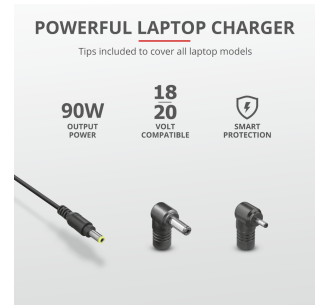

PRODUCT PICTORIAL 2